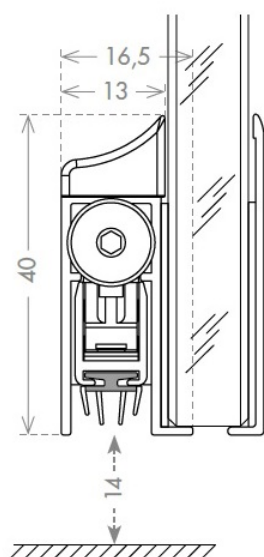

## Description:

Drop Down Alu Profile, "D" ,F/Glass Doors, 830mm, W/Adhesive Tape, 40mm Profile Height, 14mm Drop Function, Can be shorten, 150mm on the opposite Side to the Plunger, Tested to 200.000, closing Cycles, Anodized Finish, Polypropylene Brush Seal (D)

## Item number:

15.22.639-0

Units	Box	Carton	HS Code	Barcode
Set	1	15	8302415000	
				5704866460163

PLUNGER TYPE

SEALS