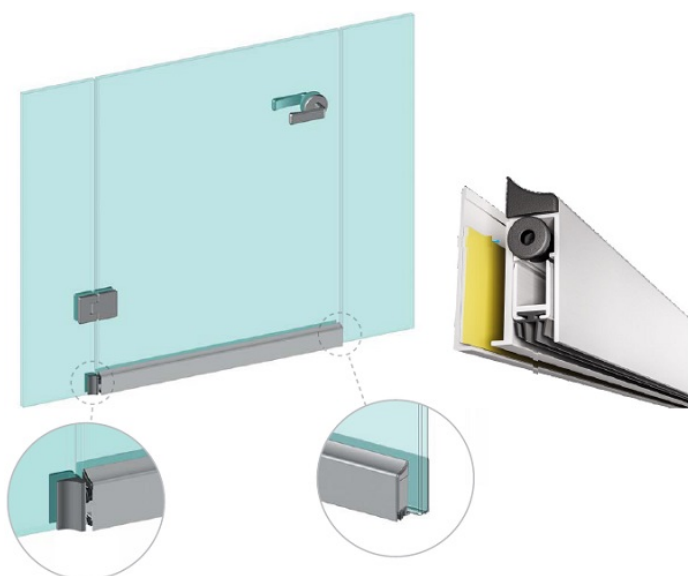

PRODUCT SHEET

Description:

Drop Down Alu Profile, "D" ,F/Glass Doors, 830mm, W/Adhesive Tape, 40mm Profile Height, 14mm Drop Function, Can be shorten, 150mm on the opposite Side to the Plunger, Tested to 200.000, closing Cycles, Anodized Finish, Polypropylene Brush Seal (D)

Item number:

15.22.639-0

Units	Box	Carton	HS Code	Barcode
Set	1	15	8302415000	
				5704866460163